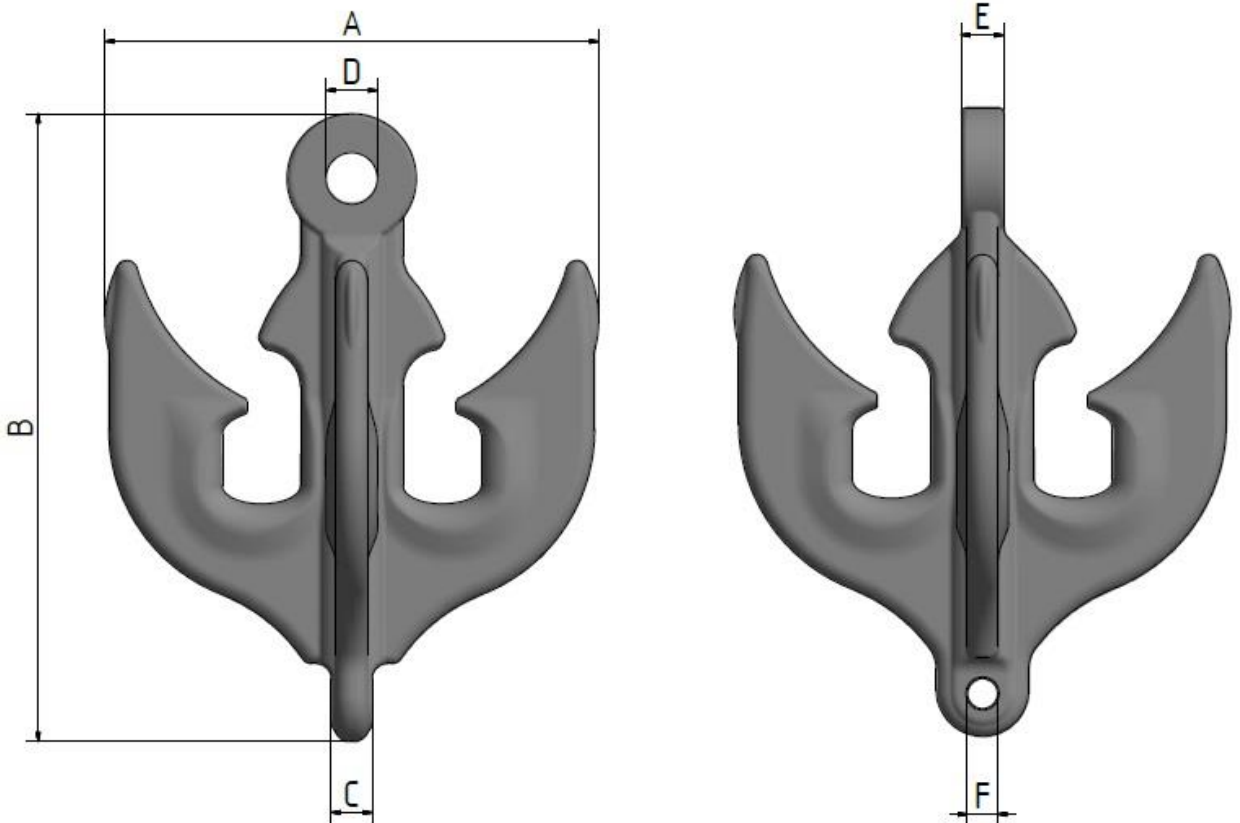

Chasing Equipment

Labyrinth Wire Rope Grapnel

SWL	A	B	C	D	E	F	PL to
250 to	1394	1770	115	145	120	85	375

Application: chain/wire recovery tool

Manufactured & Tested: in Germany by Feubo

Material: Cast Steel